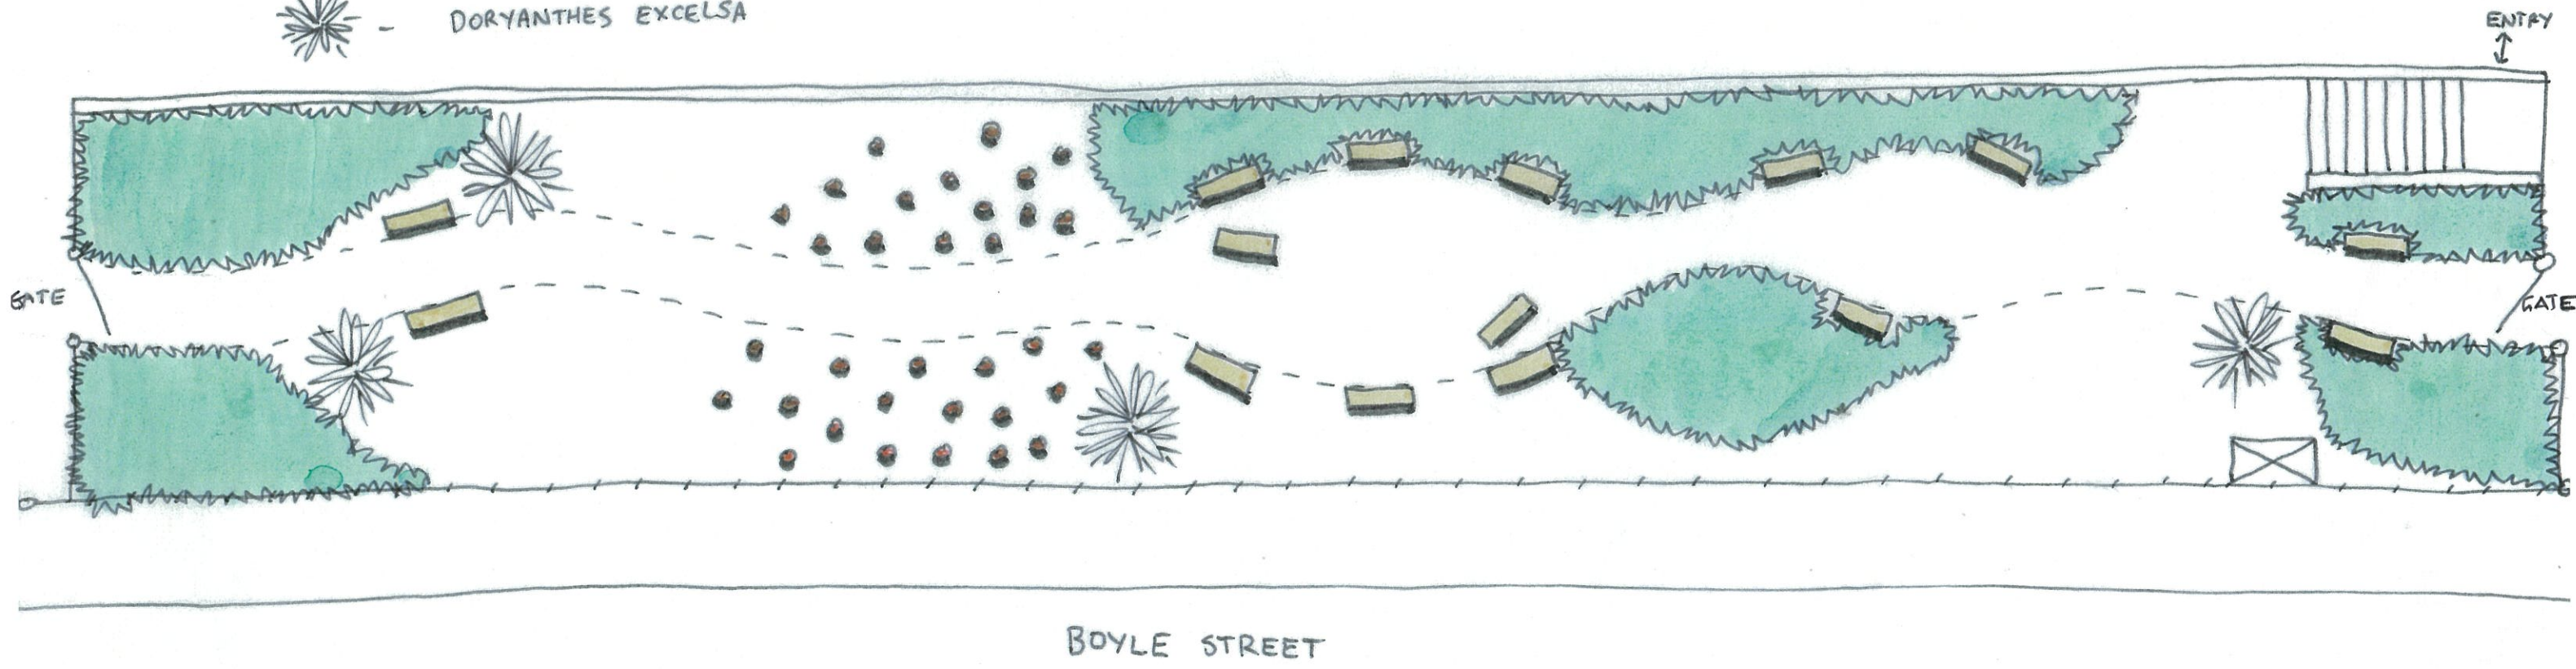

KEY:

-  - SANDSTONE LOGS
Nom. 1000 x 450H
3RD GRADE WITH ONE FLAT FACE FOR SEATING
-  - LOG STOOL
RECYCLED HARDWOOD TIMBER
(SET 300-450H - VARYING HEIGHTS)
-  - THRESHOLD PLANTING
DURABLE, SHADE TOLERANT SPECIES, MASS PLANTED
(EG. LOMANDRA, DIANELLA CAERULEA, DIANELLA REVOLUTA
NATIVE VIOLET)
-  - NATURAL TIMBER GARDEN EDGE
(TO MATCH EXISTING)
-  - DORYANTHES EXCELSA

MANLY WEST
PUBLIC SCHOOL
BOYLE STREET
OUTDOOR LITERACY SPACE
JULY 2022 -
CONCEPT SKETCH
◀ N *(Not to scale)

MANLY WEST PUBLIC SCHOOL
YEAR 6 OUTDOOR
TEACHING SPACE
JULY 2022 - CONCEPT SKETCH

◀ N *(Not to scale)